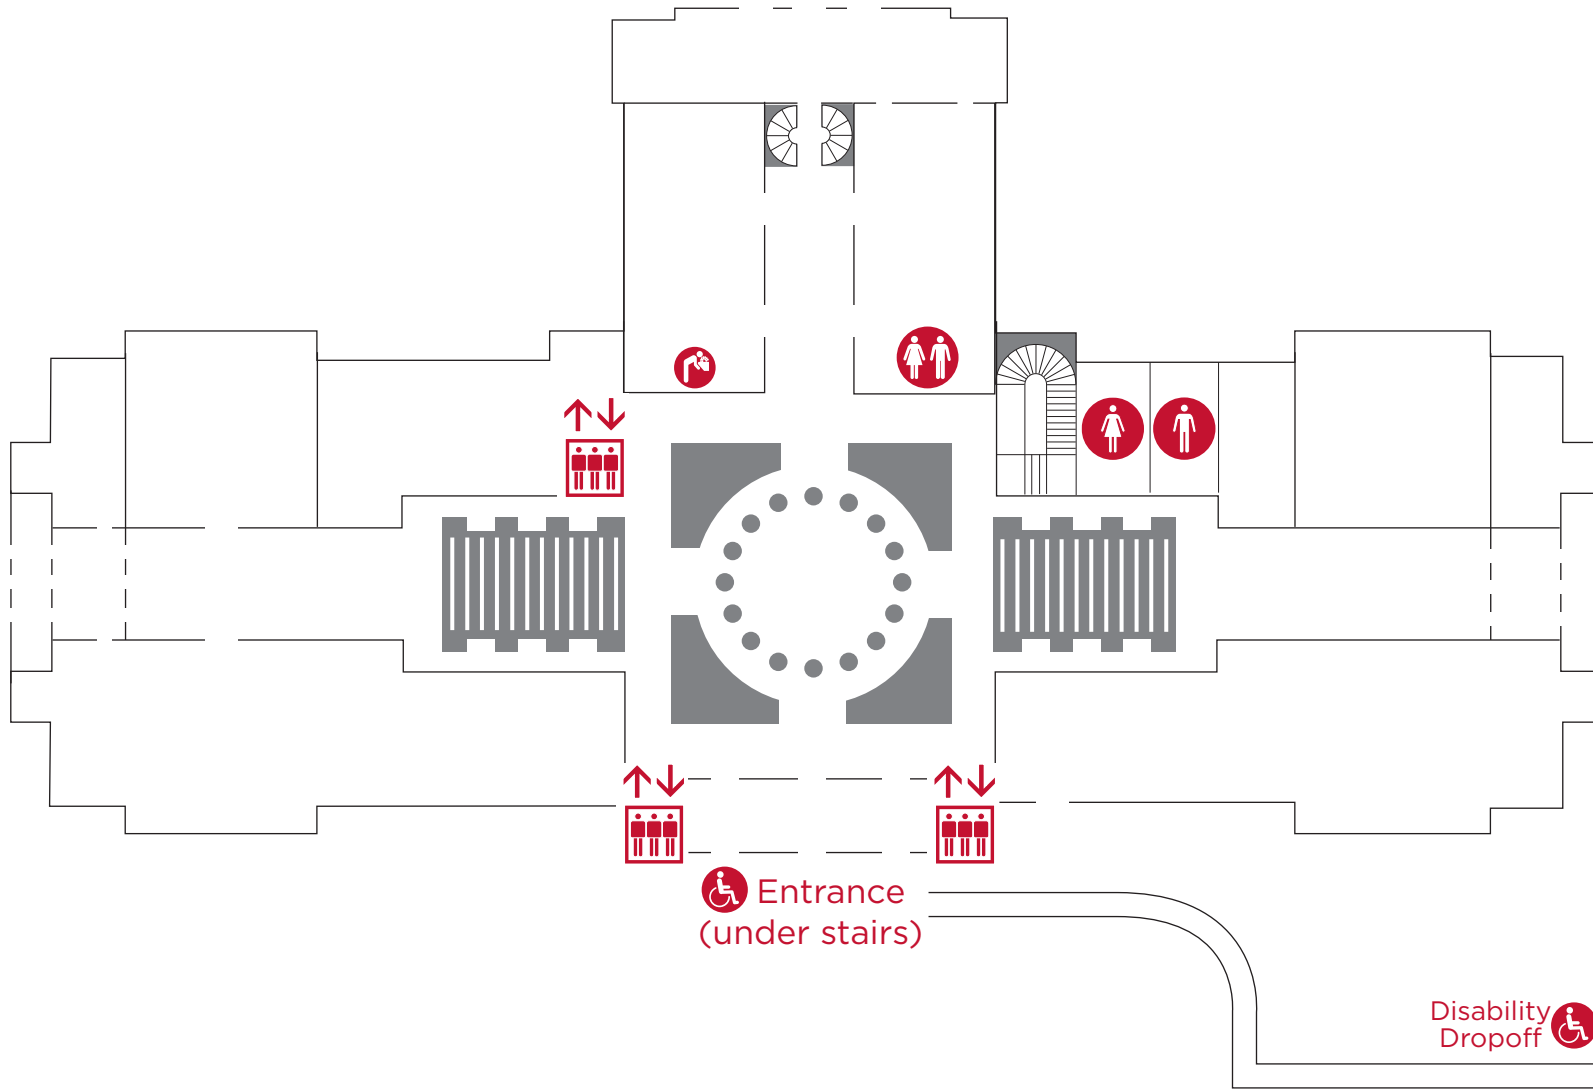

Tunnel to  
Minnesota  
Senate Bldg.

Rathskeller Café

L'Etoile  
du Nord  
Vault

Tunnel to  
Minnesota  
Judicial  
Center

KEY CARD  
ACCESS  
ONLY

 All restrooms are accessible.

Tunnel to  
State  
Office  
Bldg.

Tunnel to  
Minnesota  
Judicial  
Center

Cedar Street

MINNESOTA  
STATE CAPITOL

 Entrance  
(under stairs)

Disability Dropoff 

 All restrooms are accessible.

# GROUND FLOOR

 All restrooms are accessible.

 All restrooms are accessible.

 All restrooms are accessible.