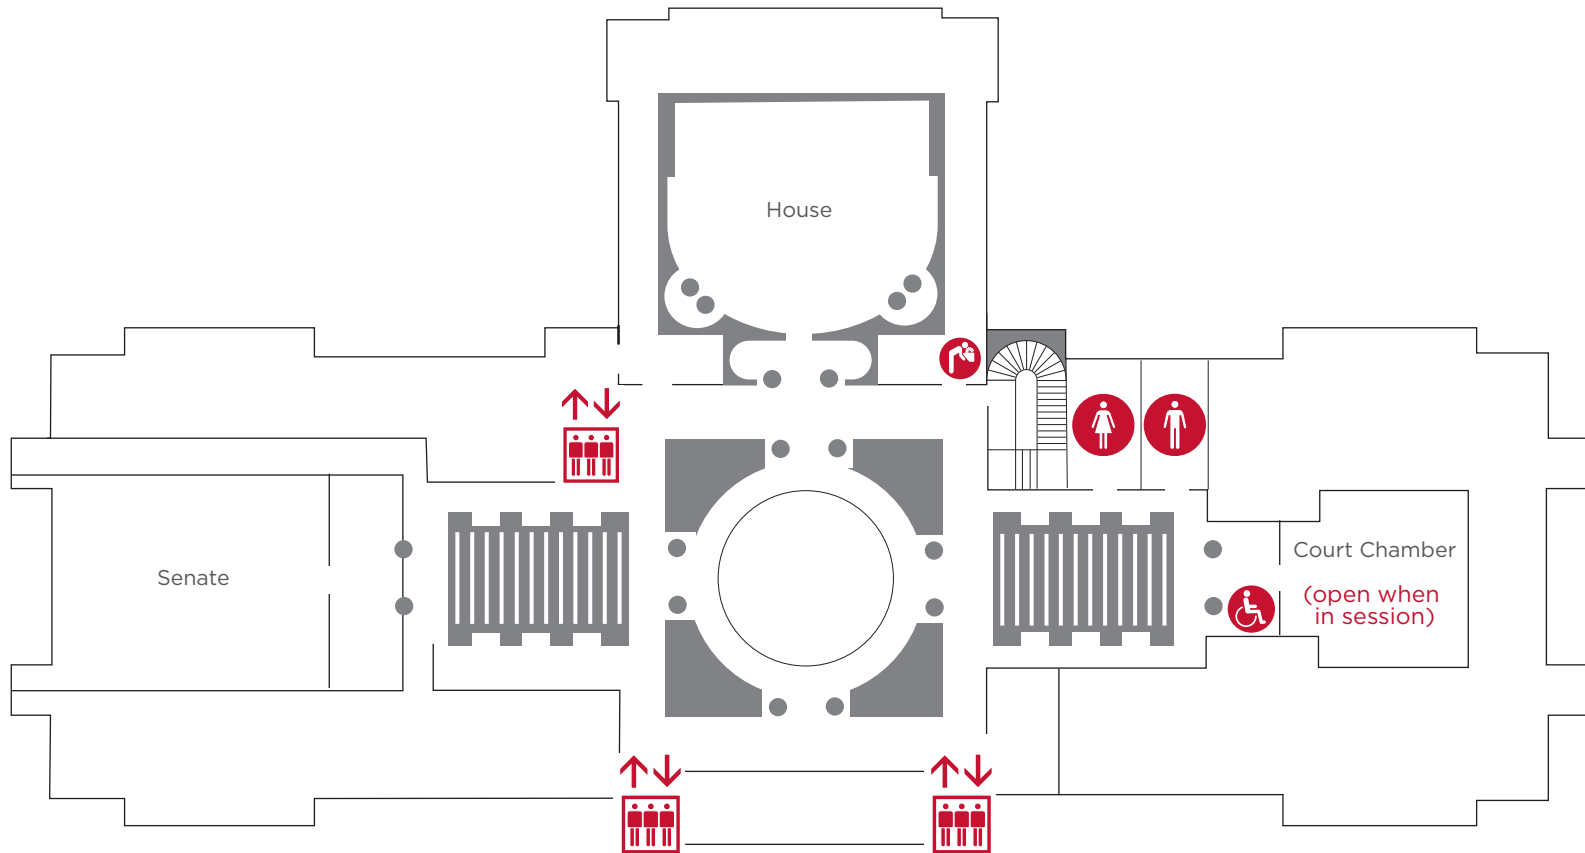

Tunnel to  
Minnesota  
Senate Bldg.

Rathskeller Café

L'Etoile  
du Nord  
Vault

Tunnel to  
Minnesota  
Judicial  
Center

KEY CARD  
ACCESS  
ONLY

 All restrooms are accessible.

Tunnel to  
State  
Office  
Bldg.

Tunnel to  
Minnesota  
Judicial  
Center

Cedar Street

MINNESOTA  
STATE CAPITOL

 Entrance  
(under stairs)

Disability Dropoff 

 All restrooms are accessible.

# GROUND FLOOR

 All restrooms are accessible.

 All restrooms are accessible.

 All restrooms are accessible.