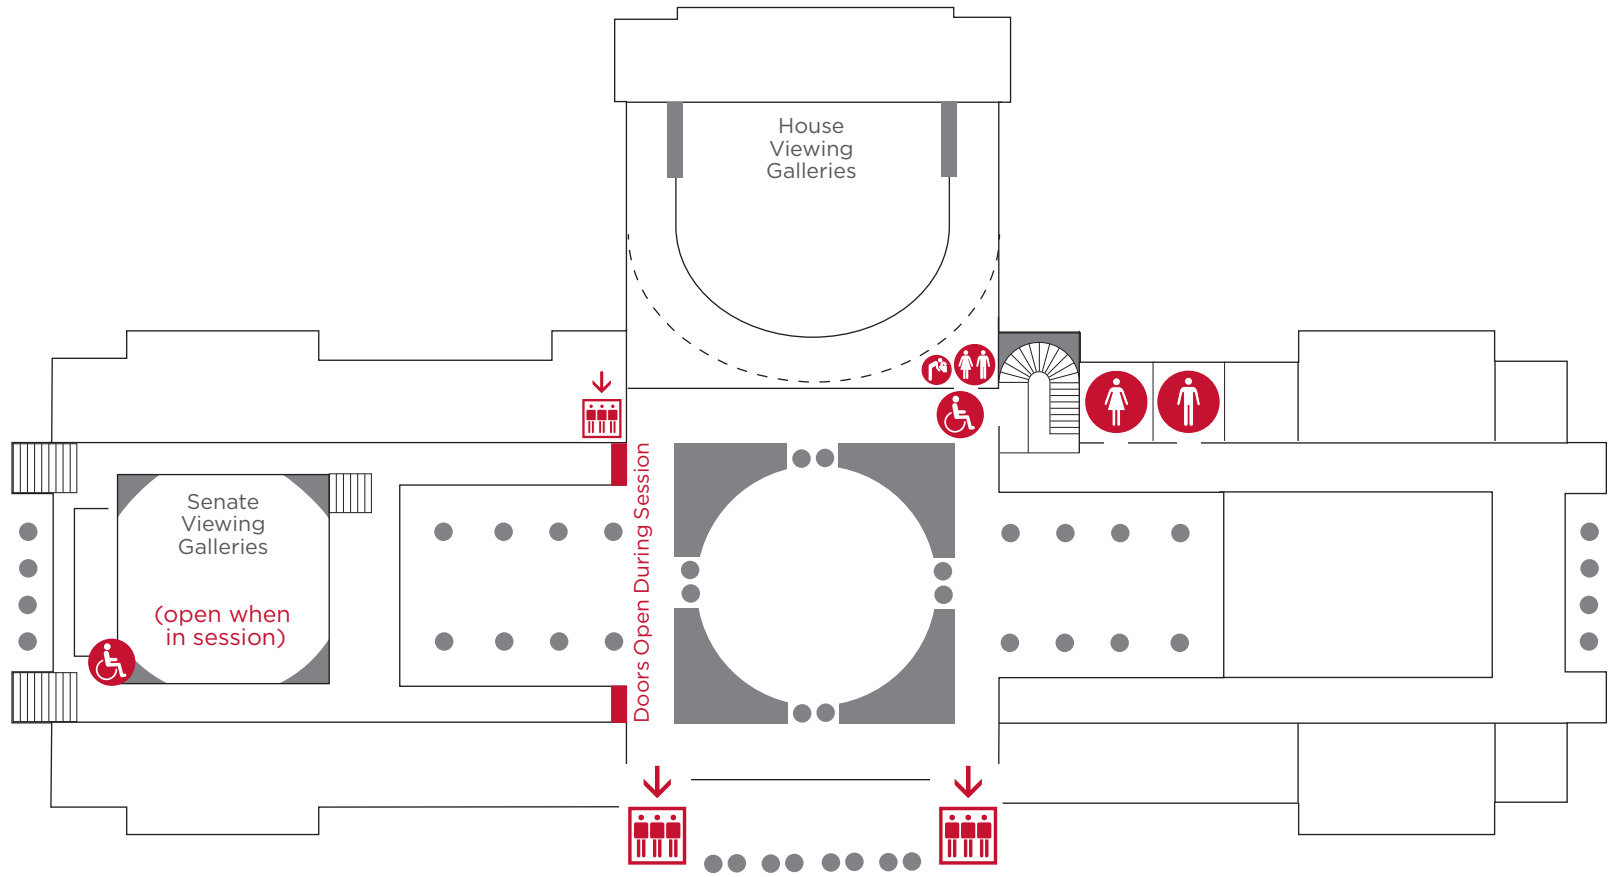

Tunnel to  
Minnesota  
Senate Bldg.

Rathskeller Café

L'Etoile  
du Nord  
Vault

Tunnel to  
Minnesota  
Judicial  
Center

KEY CARD  
ACCESS  
ONLY

 All restrooms are accessible.

Tunnel to  
State  
Office  
Bldg.

Tunnel to  
Minnesota  
Judicial  
Center

Cedar Street

MINNESOTA  
STATE CAPITOL

 Entrance  
(under stairs)

Disability Dropoff 

 All restrooms are accessible.

# GROUND FLOOR

 All restrooms are accessible.

 All restrooms are accessible.

 All restrooms are accessible.