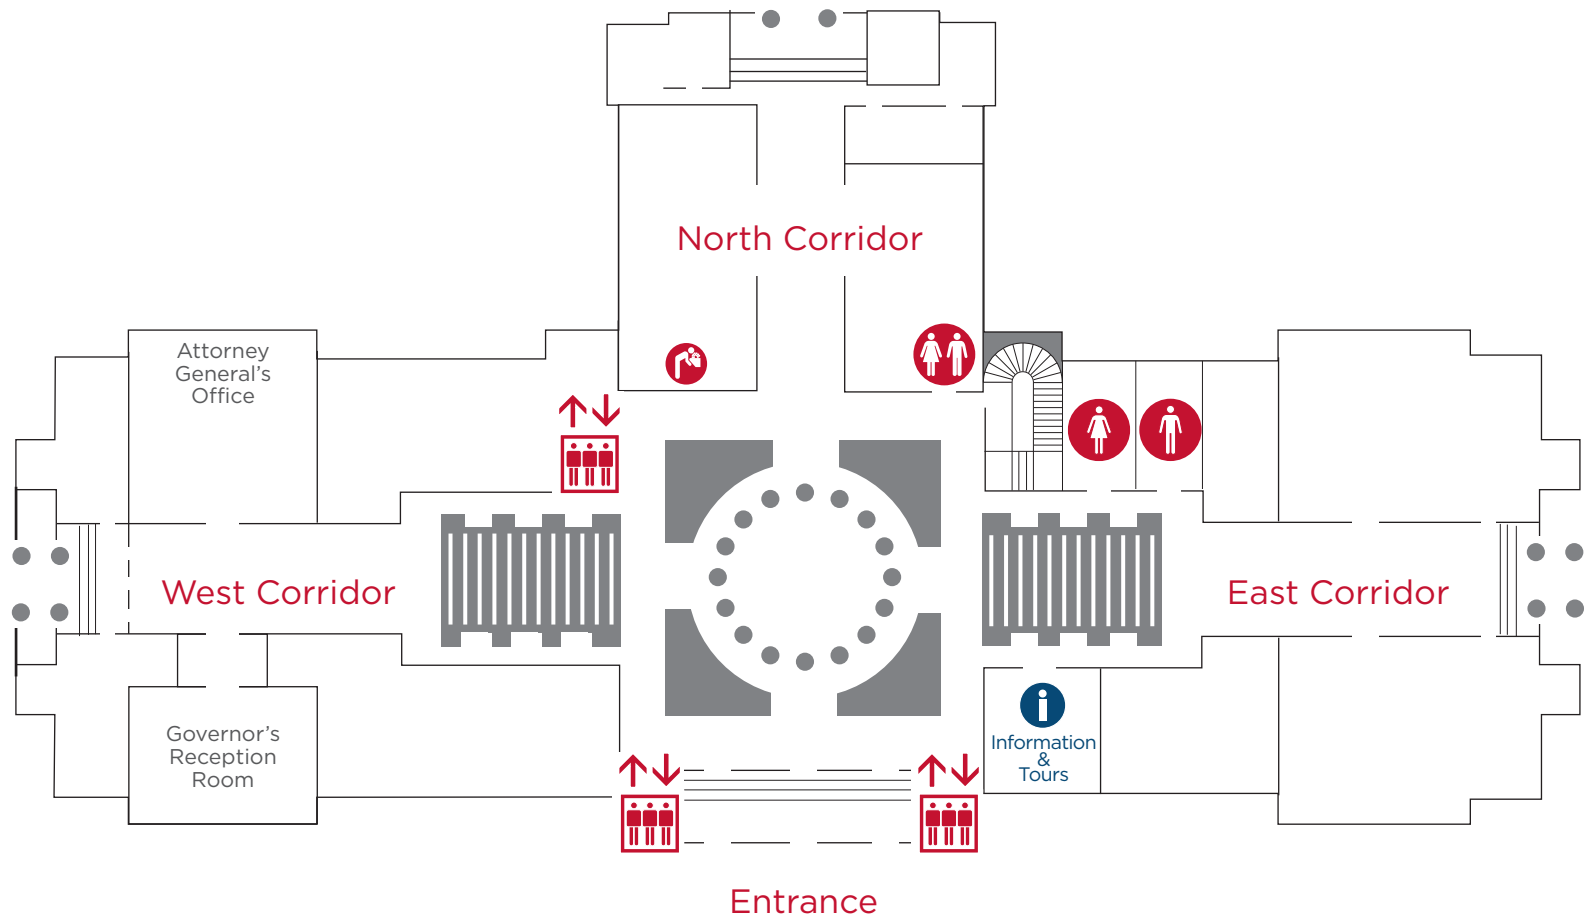

Tunnel to  
Minnesota  
Senate Bldg.

Rathskeller Café

L'Etoile  
du Nord  
Vault

Tunnel to  
Minnesota  
Judicial  
Center

KEY CARD  
ACCESS  
ONLY

 All restrooms are accessible.

Tunnel to  
State  
Office  
Bldg.

Tunnel to  
Minnesota  
Judicial  
Center

Cedar Street

MINNESOTA  
STATE CAPITOL

 Entrance  
(under stairs)

Disability Dropoff 

 All restrooms are accessible.

# GROUND FLOOR

 All restrooms are accessible.

 All restrooms are accessible.

 All restrooms are accessible.